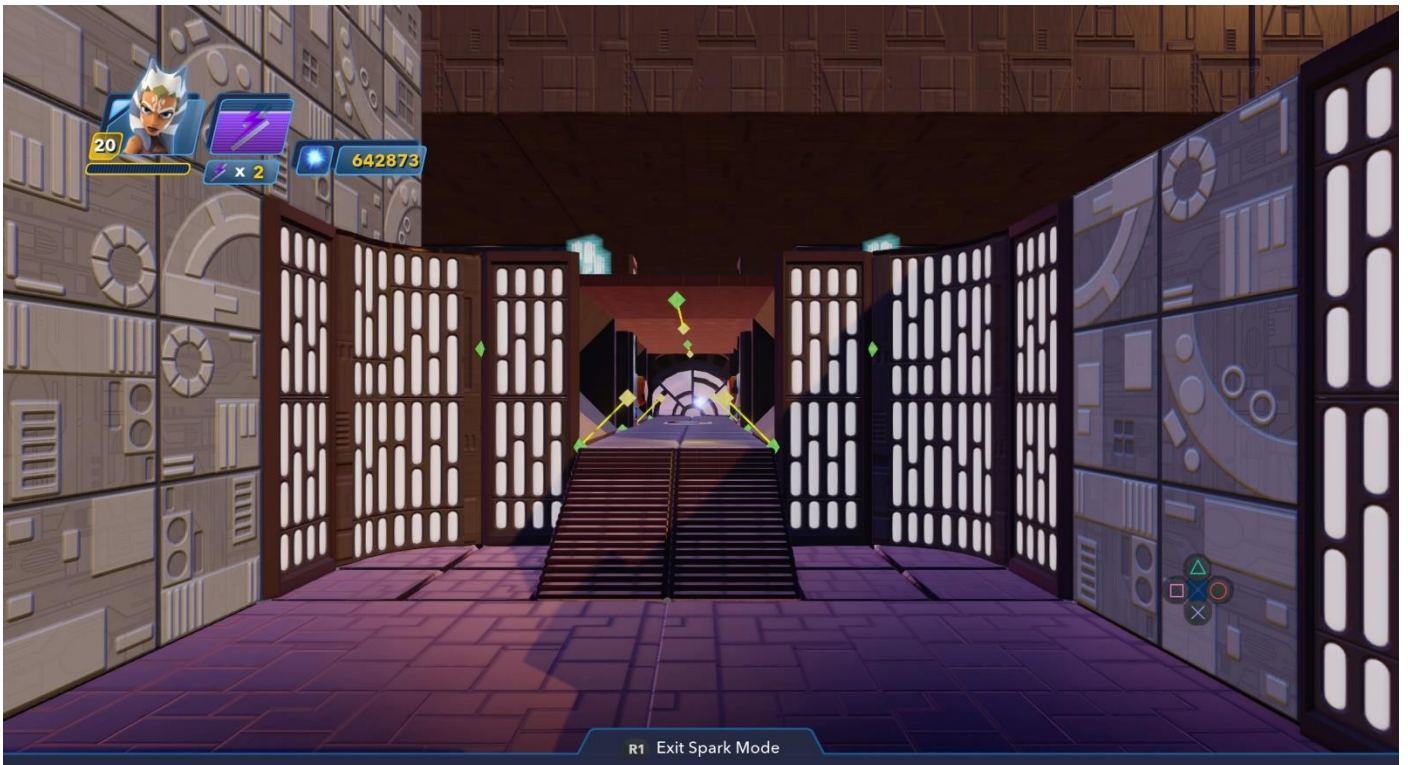

# DISNEY INFINITY : PRISON SHIP TOY BOX LEVEL CROSS SECTIONS

A guide of images taken from the PRISON SHIP Toy Box Level

Showing the layout and structure of the buildings created

R1 Exit Spark Mode

R1 Exit Spark Mode